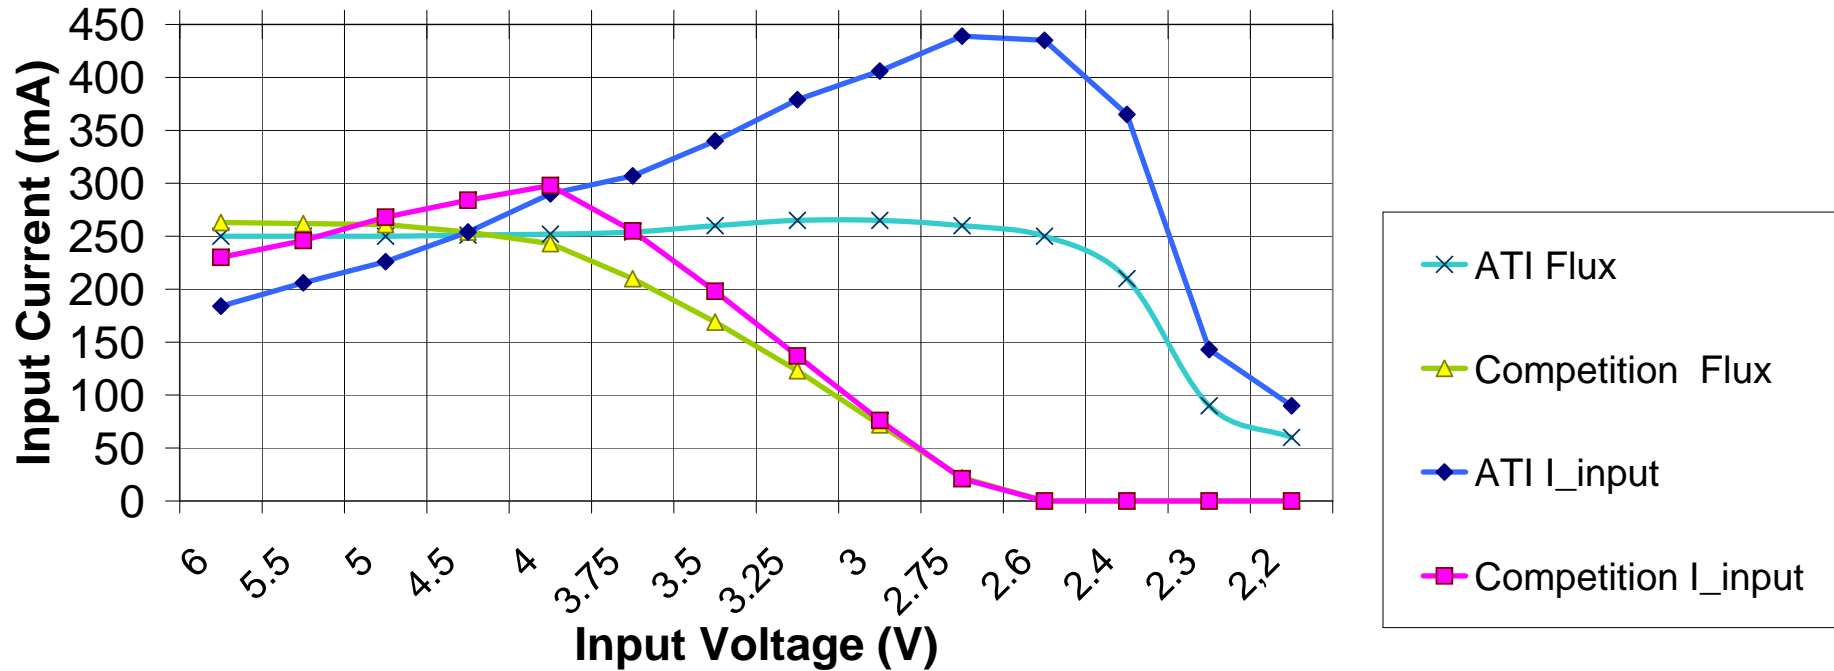

LED Bulb Comparison Result

Vin	Competition input current mA	Competition luminous flux Relative Reading	ATI's input current mA	ATI's luminous flux Relative Reading
6	230	263	184	250
5.5	246	262	206	250
5	268	261	226	250
4.5	284	254	254	251
4	298	243	290	252
3.75	255	210	307	254
3.5	198	169	340	260
3.25	137	123	379	265
3	76	72	406	265
2.75	21	22	439	260
2.6	0	0	435	250
2.4	0	0	365	210
2.3	0	0	143	90
2.2	0	0	90	60

ATI's SILVERLED vs. Competition LED Bulb